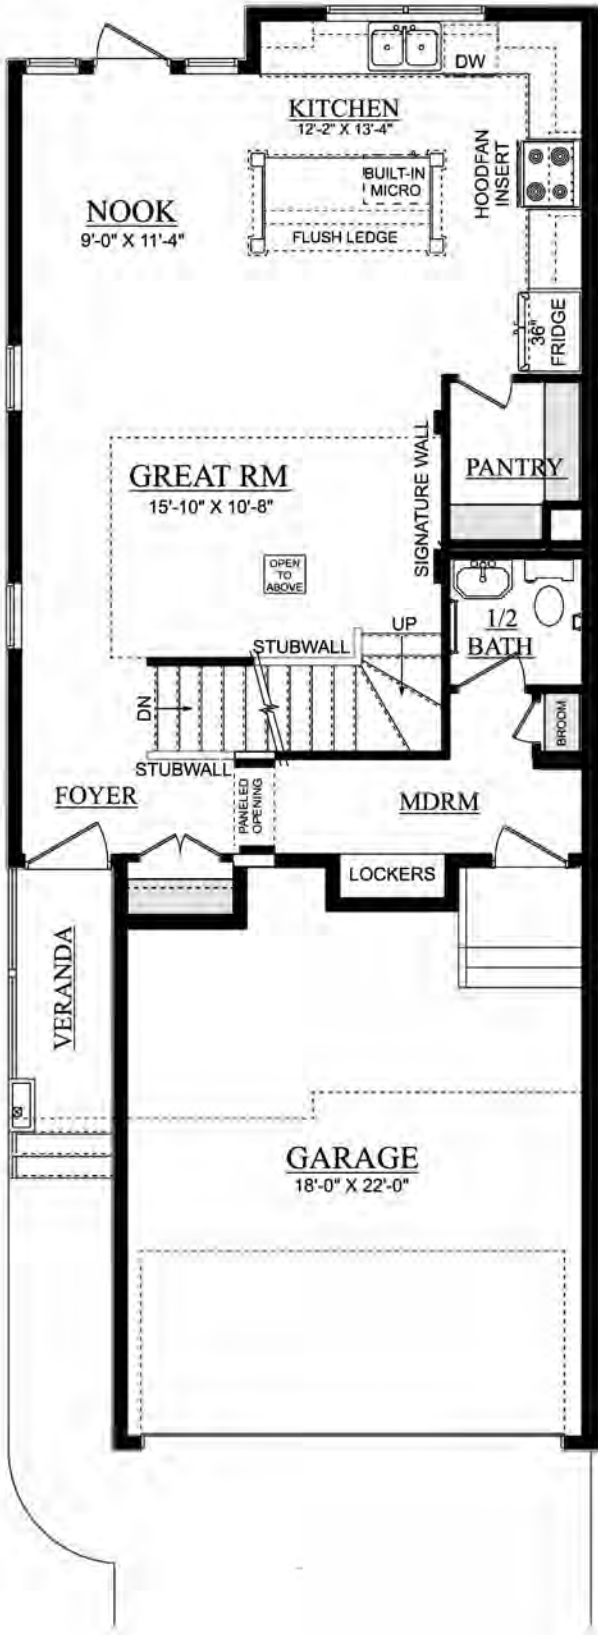

Churchill (Multi) *end unit only*

1,505 Sq Ft | 3 Bedrooms | 2.5 Bathrooms

Prairie

Main Floor 715 Sq Ft

Upper Floor 790 Sq Ft

Artist's rendition may be different than actual home

Jan 27/20