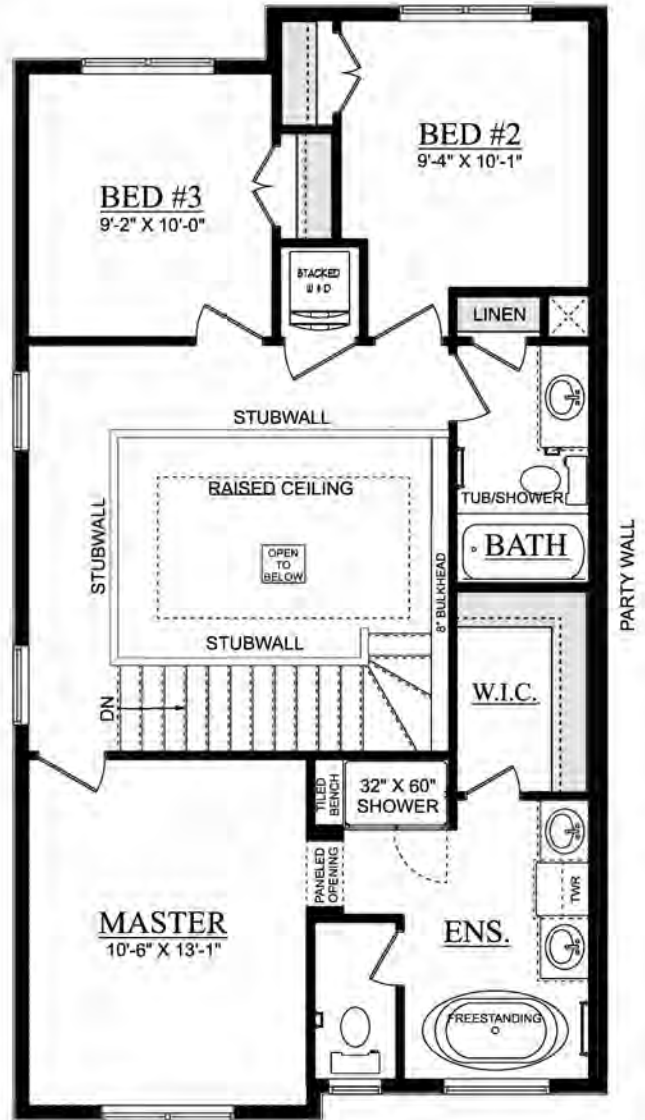

Churchill (Multi) *end unit only*

1,505 Sq Ft | 3 Bedrooms | 2.5 Bathrooms

Prairie

Main Floor 715 Sq Ft

Upper Floor 790 Sq Ft

Artist's rendition may be different than actual home

Jan 27/20