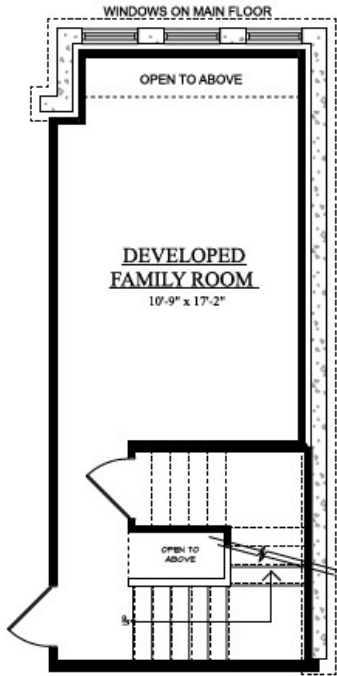

Juliet

1,815 Sq Ft | 3 Bedrooms | 2.5 Bathrooms

Modern Ranch

Developed Lower Level Family Room
311 Sq Ft

Main Floor 747 Sq Ft

Upper Floor 1,068 Sq Ft

Artist's rendition may be different than actual home

Jan 06/20

Juliet

1,815 Sq Ft | 3 Bedrooms | 2.5 Bathrooms

Optional
Upper Floor 968 Sq Ft

Artist's rendition may be different than actual home

Jan 06/20