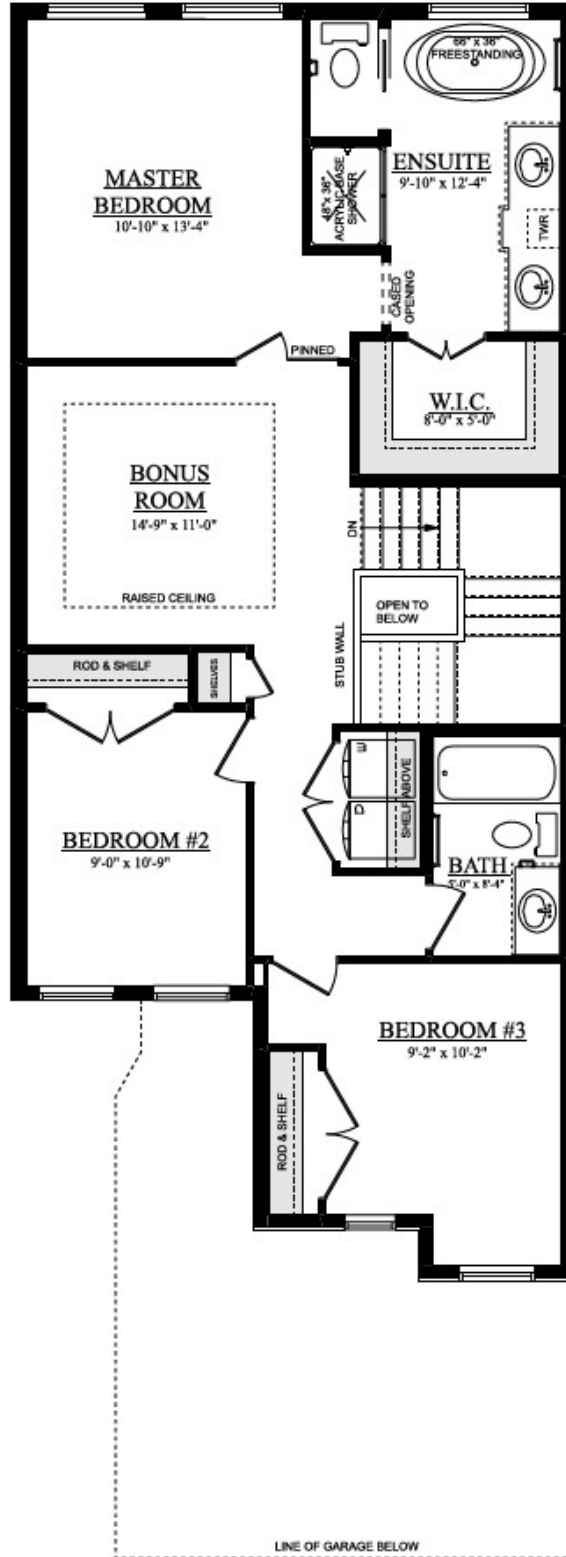

Juliet

1,815 Sq Ft | 3 Bedrooms | 2.5 Bathrooms

Modern Ranch

Developed Lower Level Family Room
311 Sq Ft

Main Floor 747 Sq Ft

Upper Floor 1,068 Sq Ft

Artist's rendition may be different than actual home

Jan 06/20

Juliet

1,815 Sq Ft | 3 Bedrooms | 2.5 Bathrooms

Optional
Upper Floor 968 Sq Ft

Artist's rendition may be different than actual home

Jan 06/20