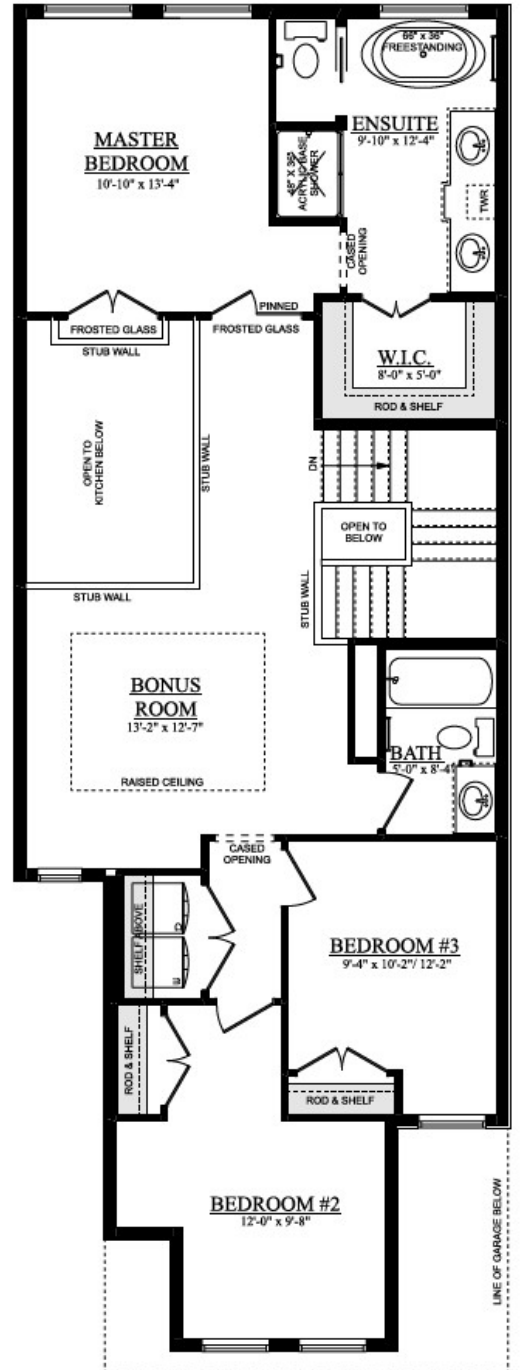

Juliet

1,815 Sq Ft | 3 Bedrooms | 2.5 Bathrooms

Modern Ranch

Developed Lower Level Family Room
311 Sq Ft

Main Floor 747 Sq Ft

Upper Floor 1,068 Sq Ft

Artist's rendition may be different than actual home

Jan 06/20

Juliet

1,815 Sq Ft | 3 Bedrooms | 2.5 Bathrooms

Optional
Upper Floor 968 Sq Ft

Artist's rendition may be different than actual home

Jan 06/20