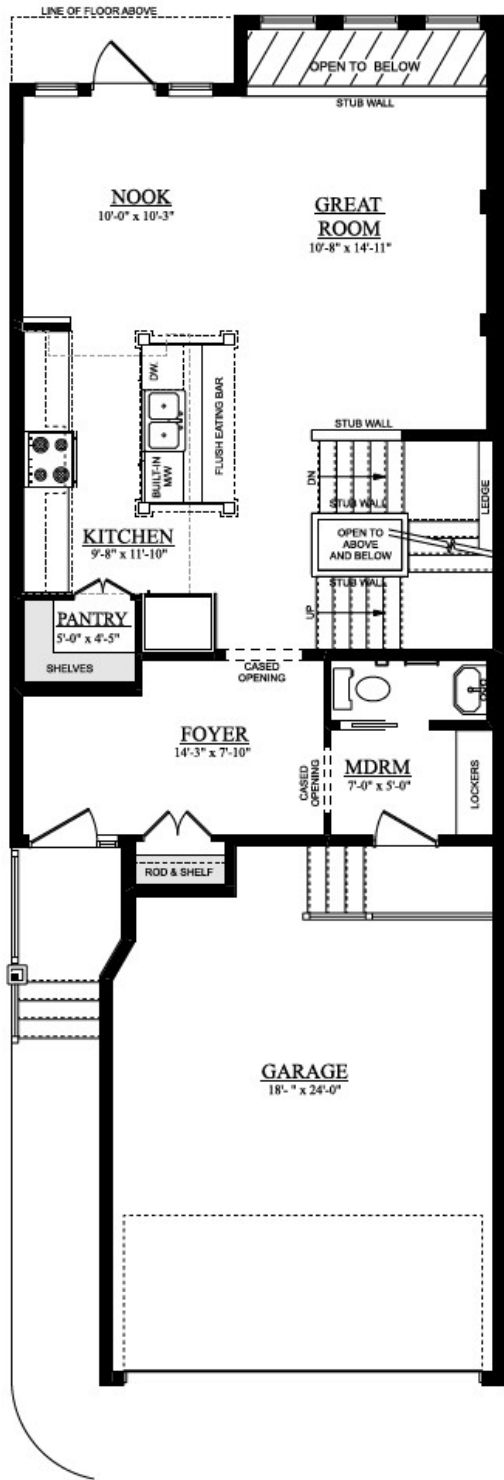

Juliet

1,815 Sq Ft | 3 Bedrooms | 2.5 Bathrooms

Modern Ranch

Developed Lower Level Family Room
311 Sq Ft

Main Floor 747 Sq Ft

Upper Floor 1,068 Sq Ft

Artist's rendition may be different than actual home

Jan 06/20

Juliet

1,815 Sq Ft | 3 Bedrooms | 2.5 Bathrooms

Optional
Upper Floor 968 Sq Ft

Artist's rendition may be different than actual home

Jan 06/20