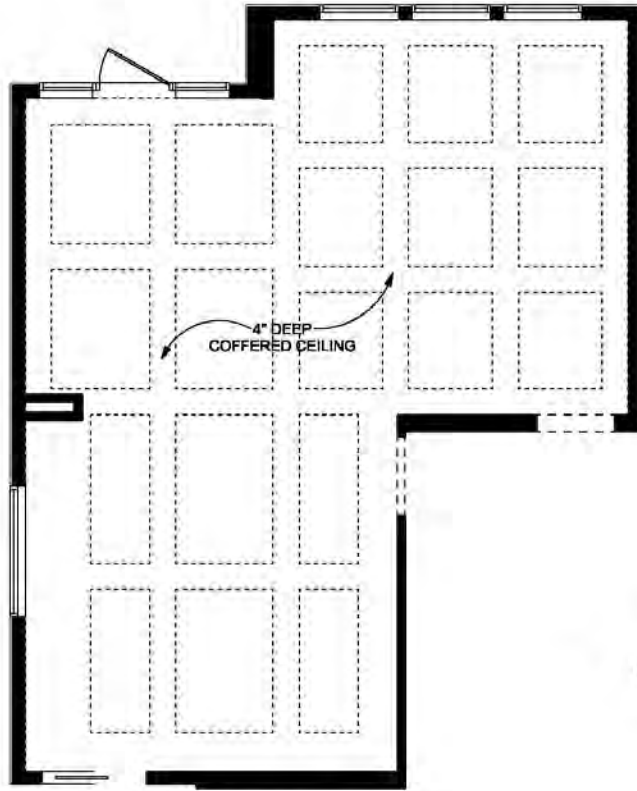

Greta II

2,168 Sq Ft | 3 Bedrooms | 2.5 Bathrooms
24' wide

Craftsman

Artist's rendition may be different than actual home

Jul 19/21

Greta II

2,168 Sq Ft | 3 Bedrooms | 2.5 Bathrooms
24' wide

OPT. MAIN FLOOR
COFFERED CEILING

BULKHEAD PERIMETER
MAY DIFFER DEPENDING
ON CABINET LAYOUT

OPT. BONUS ROOM
RAISED CEILING

MAY DIFFER DEPENDING
ON ROOF STYLE

OPT. FOYER
CANTILEVER

Artist's rendition may be different than actual home

Jul 19/21