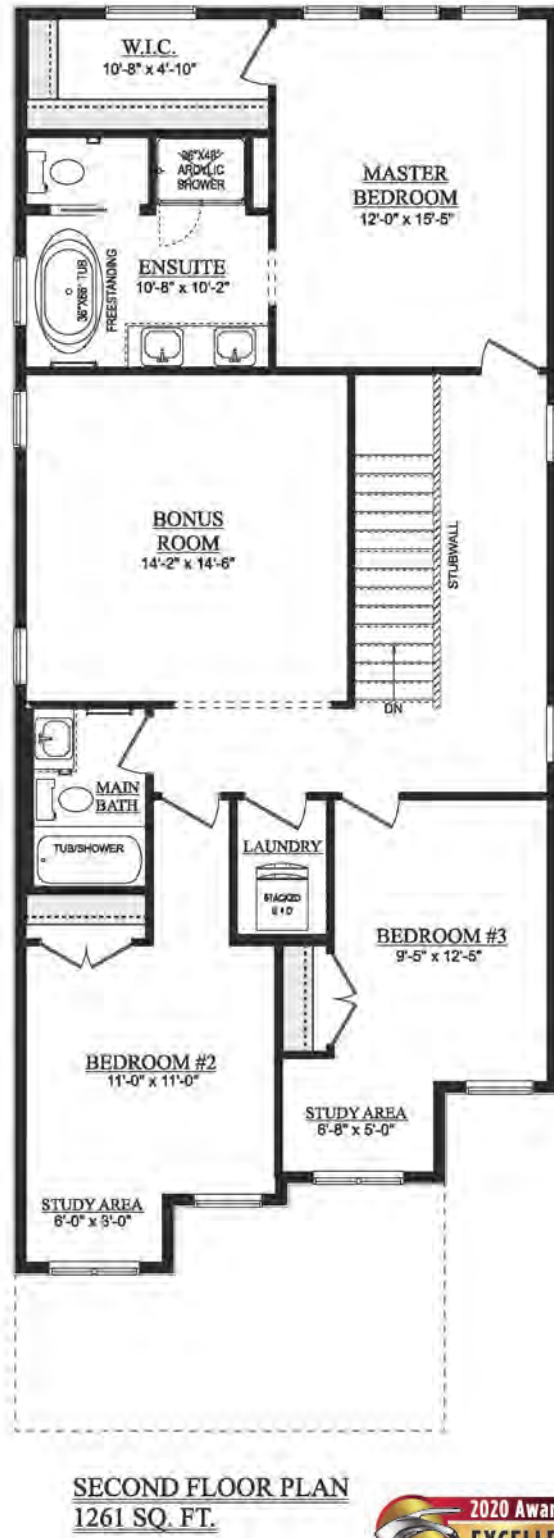

Greta II

2,168 Sq Ft | 3 Bedrooms | 2.5 Bathrooms
24' wide

Craftsman

Artist's rendition may be different than actual home

Jul 19/21

Greta II

2,168 Sq Ft | 3 Bedrooms | 2.5 Bathrooms
24' wide

OPT. MAIN FLOOR
COFFERED CEILING

BULKHEAD PERIMETER
MAY DIFFER DEPENDING
ON CABINET LAYOUT

OPT. BONUS ROOM
RAISED CEILING

MAY DIFFER DEPENDING
ON ROOF STYLE

OPT. FOYER
CANTILEVER

Artist's rendition may be different than actual home

Jul 19/21