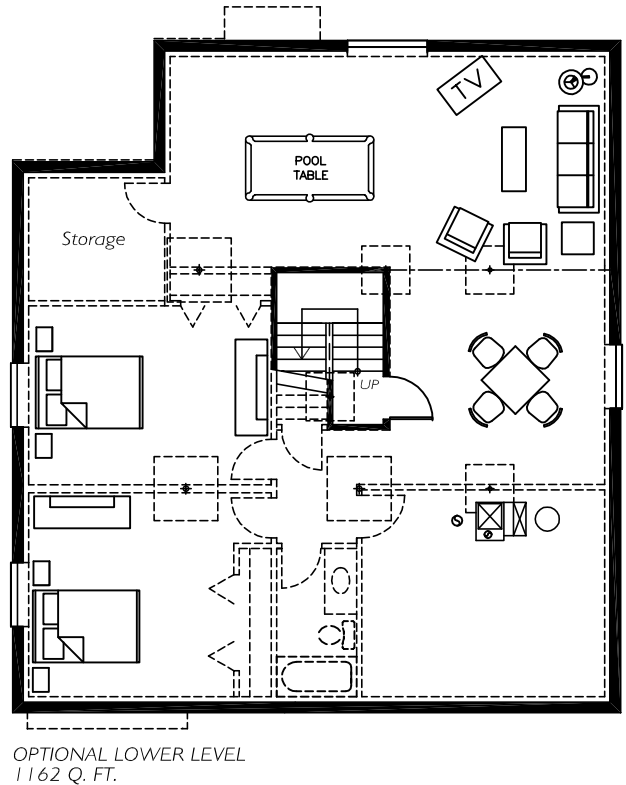

PARK ROYAL HOMES

MODEL "A"

© Copyright Park Royal Homes. All rights reserved.

BELLAIR

1538/ 2700 SQ. FT. Sept. 16/05
(BUNGALOW)