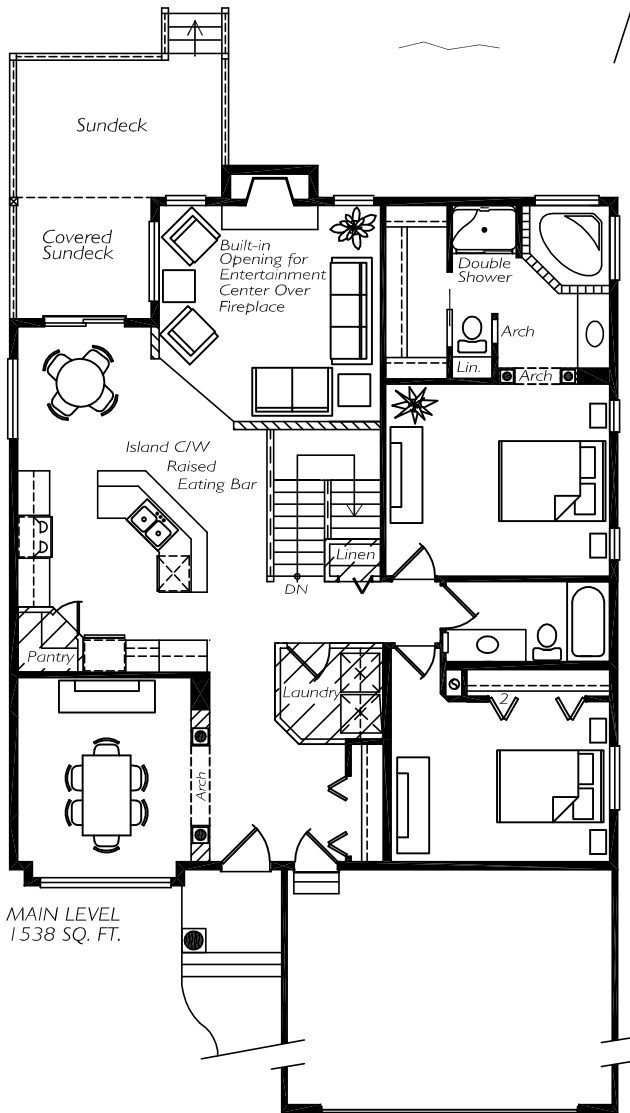

PARK ROYAL HOMES

MODEL "A"

© Copyright Park Royal Homes. All rights reserved.

BELLAIR

1538/ 2700 SQ. FT. Sept. 16/05
(BUNGALOW)