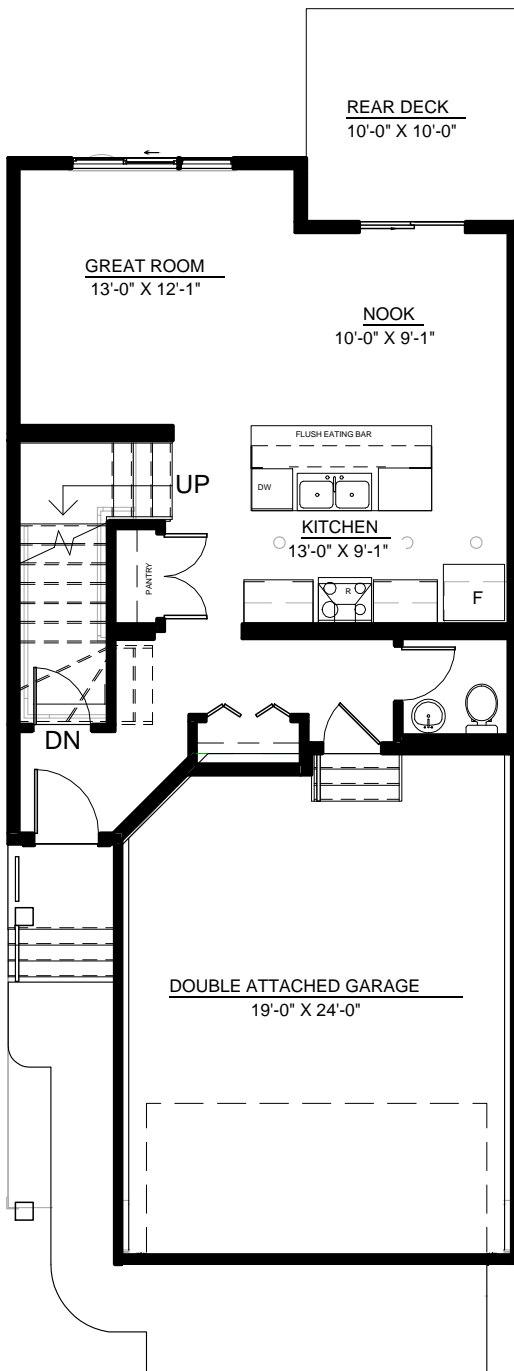

Kilkenny

1,833 Sq Ft | 3 Bedrooms | 2.5 Bathrooms

Craftsman

Main Floor 679 Sq Ft

Upper Floor 1154 Sq Ft

Artist's rendition may be different than actual home

May 29/19