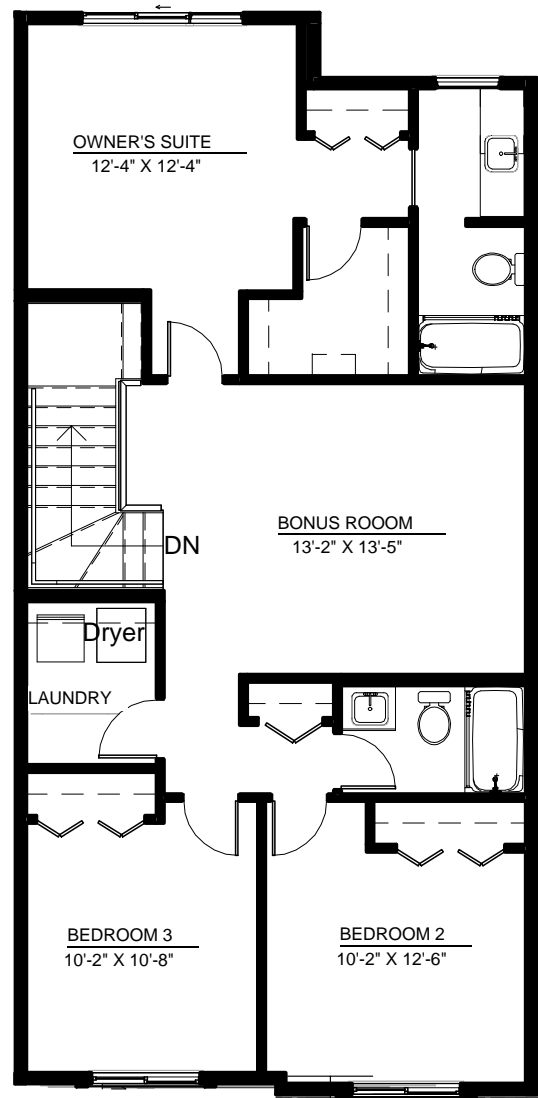

Kilkenny

1,833 Sq Ft | 3 Bedrooms | 2.5 Bathrooms

Craftsman

Main Floor 679 Sq Ft

Upper Floor 1154 Sq Ft

Artist's rendition may be different than actual home

May 29/19