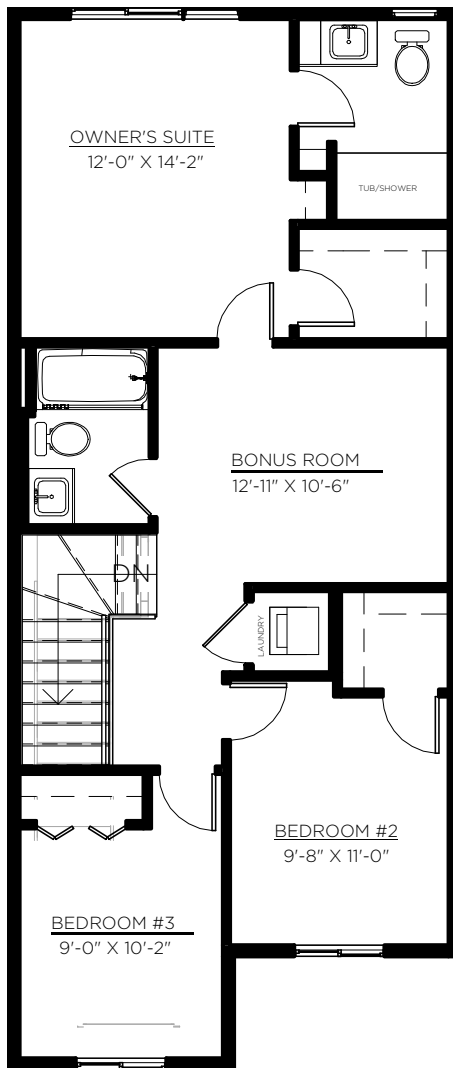

Tantallon

1,715 Sq Ft | 3 Bedrooms | 2.5 Bathrooms

Craftsman

Artist's rendition may be different than actual home

May 29/19